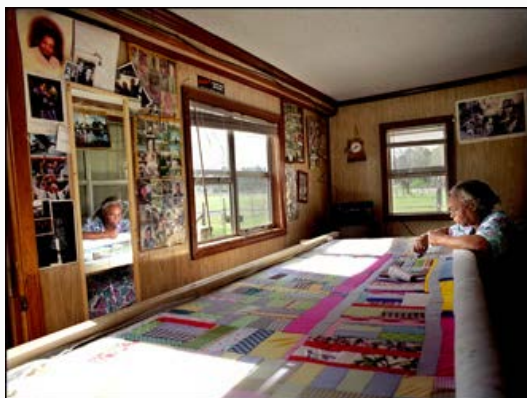

LINDA DAY CLARK
THE GEES' BEND PHOTOGRAPHS
Checklist

Linda Day Clark
Gee's Bend, Image No. 26, The Road To Paradise, 2002
Digital Print
42 x 28 inches
Courtesy of the artist

Linda Day Clark
Gee's Bend Image No.27, Paradise Point, 2002
Digital Print
15 x 21 inches
Courtesy of the artist

Linda Day Clark
Gee's Bend, Image No. 4, Mary Lee Bendolph, 2003
Digital Print
33 x 43 inches
Courtesy of the artist

Linda Day Clark
Gee's Bend, Image No. 15, Nettie Young, 2008
Digital Print
35 x 43 inches
Courtesy of the artist