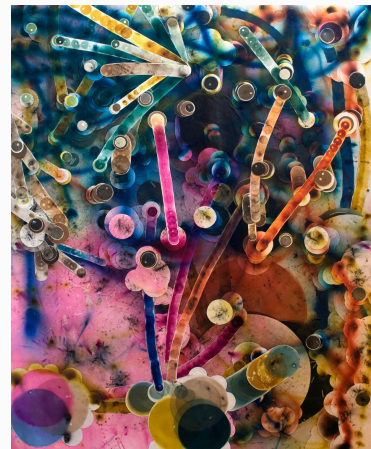

ROSEMARIE FIORE: SMOKE

Checklist

"Firework Drawing #23", 2008
lit color smoke firework residue on paper, collage
45 3/4 x 60 in.
Courtesy of Rosemarie Fiore's Studio

"Firework Drawing #6", 2009
lit color smoke firework residue on paper, collage
82 1/4 x 66 in.
Courtesy of Rosemarie Fiore's Studio

"Firework Drawing #7", 2009
lit color smoke firework residue on paper, collage
65 3/4 x 82 1/2 in. plus frame dimensions
Courtesy of Rosemarie Fiore's Studio

"Firework Drawing #9", 2009
lit color smoke firework residue on paper, collage
82 1/2 x 66 3/4 in.
Courtesy of Rosemarie Fiore's Studio