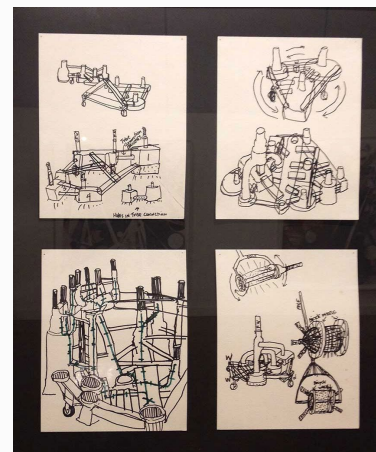

Smoke Painting Tool Design Studio Sketches, 2012-14
Archival marker on watercolor paper
9 x 12 inches each
Courtesy of Rosemarie Fiore Studio