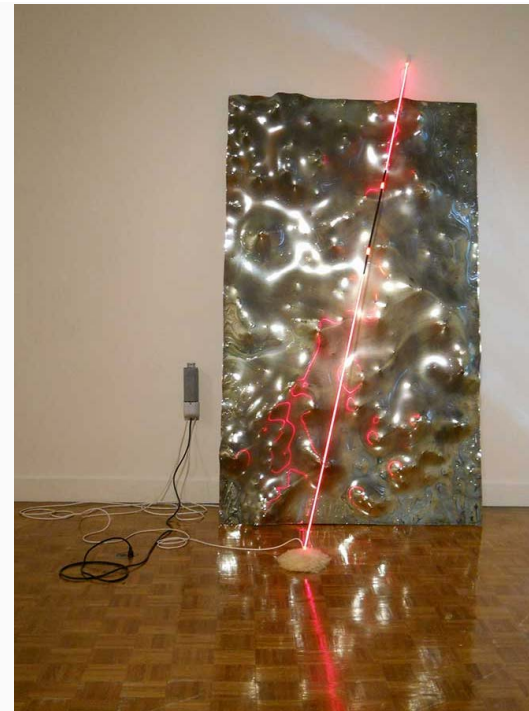

Blink If You Like Me, 2012

nylon flags, PVC pipe, paint, glitter, tape
dimensions variable
Courtesy of the artist

Franklin Evans

Historicizeus, 2012
mixed media
dimensions variable

Courtesy of the artist

Gandalf Gavan

Prometheus Unbound, 2012
silver glass and neon
5 x 8 x 3 feet
Courtesy of the artist

DeWitt Godfrey

Layman, 2012

Corten steel and bolts
dimensions variable
Courtesy of the artist

Rachel Hayes

Burlap Falls, 2012