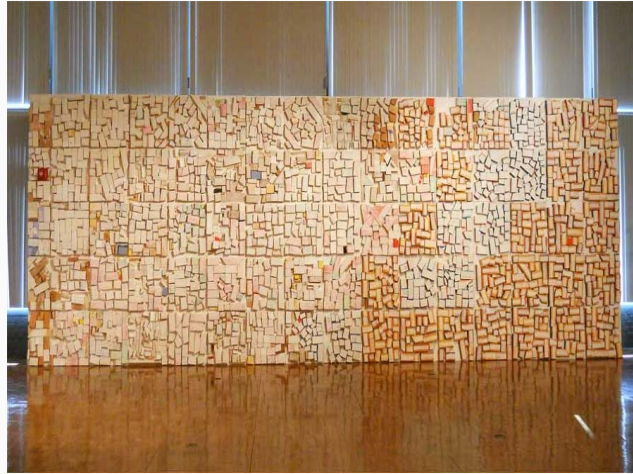

Robert Melee and Erik Hanson

High Life, 2005
enamel on imitation wood panels,
drop ceiling panels and fiberglass
dimensions variable

Courtesy of Robert Melee and Andrew Kreps Gallery

Sheila Pepe

Fancy Dress for Marcel's Concrete, 2012
rubber and shoelaces
dimensions variable
Courtesy of the artist

Mariah Robertson

12, 2012
hand-made c-print
30 x 120 feet
Courtesy of the artist

Cordy Ryman

Rafter Web Scrap Wall, 2012

mixed media

10 x 30 feet

Courtesy of the artist and DCKT Contemporary, NY

Carol Salmanson