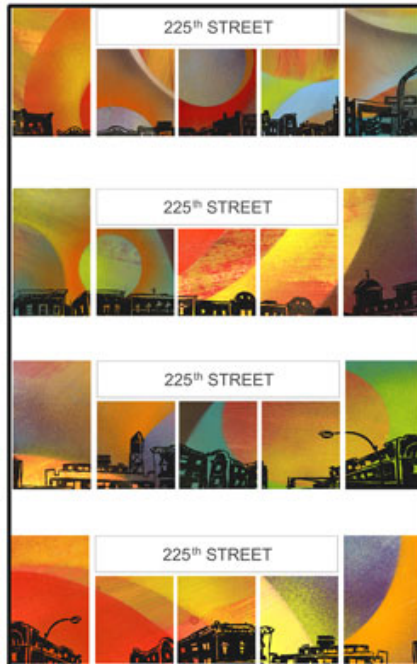

Nicky Enright, *Universal City*, 2006
Proposal, digital printout
225th Street Station 2 and 5 lines