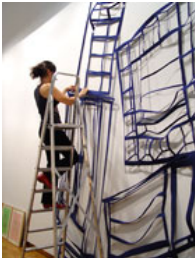

click on image to enlarge

Untitled, 2007
carpet
144 x 174 inches
Courtesy of the artist

Michelle Jaffé