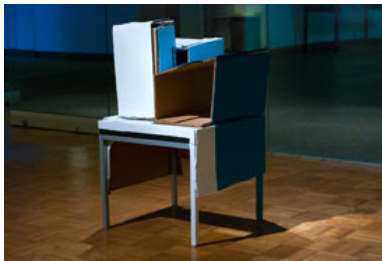

Model 36, 2008
table, cardboard and paint
33.07 x 20.08 x 21.65 inches
Courtesy of the artist and
Galería Elba Benítez, Madrid