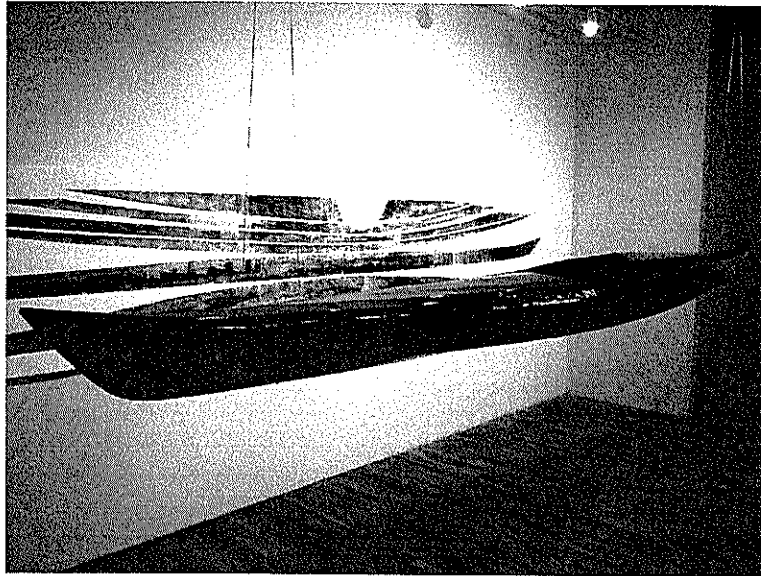

## **Lehman College Art Gallery**

250 Bedford Park Blvd West • Bronx, NY 10468 • 718-960-8731

[www.lehman.edu/gallery](http://www.lehman.edu/gallery)

**Reception: Monday, October 18, 6-8**

Gallery hours: 10-4, Tues.- Sat.

**The Craft** features twelve artists whose work draws heavily on the crafts tradition and incorporates craft techniques into fine art. The exhibition includes Ruth Laskey's geometric illusions are created by hand dying threads and adding them to her woven linen compositions. Zoe Sheehan Saldaña meticulously imitates real objects and exhibits them as sculpture - the exhibition includes her life jackets (which actually float), twine, and a match carved from wood and painted with chemicals that make it "strike anywhere." Siebren Versteeg digitally manipulates fragments of particle board that appear to shrink into infinity in the center of a 4 by 8 foot sheet. The sheet is a digital print rather than an actual particle board. Marie Lorenz builds boats - her 14-foot kayak includes the skyline of Manhattan and Brooklyn on the sides and sits on a pedestal in the exhibition.