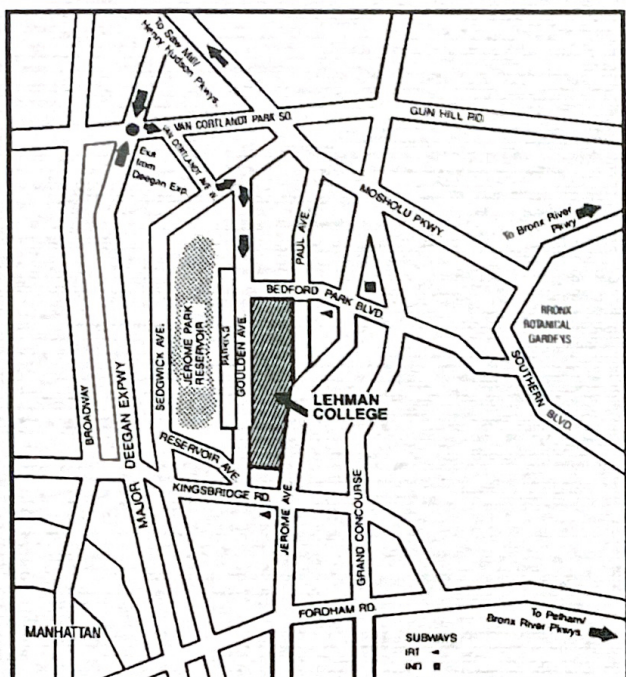

LEHMAN COLLEGE ART GALLERY

LEHMAN COLLEGE ART GALLERY

250 BEDFORD PARK BLVD. WEST
BRONX, NEW YORK 10468-1589
(718) 960-8732

DIRECTIONS

SUBWAYS

TAKE THE IRT NO. 4 LEXINGTON AVE. OR THE IND "D" LINE TO THE BEDFORD PARK BLVD. STATION. WALK WEST TO THE CAMPUS.

BRONX BUSES

THE FOLLOWING BRONX BUSES STOP NEAR THE LEHMAN CAMPUS: NOS. 1, 2, 3, 9, 10, 22, 26, 28, 12 AND 34.

MANHATTAN EXPRESS BUSES

THE LIBERTY LINES EXPRESS INC., BXM4A AND 4B, STOP AT BEDFORD PARK BLVD. AND THE GRAND CONCOURSE. FOR INFORMATION CALL (212) 652-8400.

WESTCHESTER BUSES

FROM WHITE PLAINS, HARTSDALE, SCARSDALE, AND YONKERS VIA CENTRAL PARK AVE., TAKE THE NO. 20 OR 20X BUS. FROM YONKERS, (GETTY SQUARE, SOUTH BROADWAY, MCLEAN AVE., AND CENTRAL PARK AVE.), TAKE THE NO. 4 BUS. THESE BUS LINES END AT BEDFORD PARK BLVD. FOR INFORMATION, CALL (914) 682-2020.

CAR

TAKE THE MAJOR DEEGAN EXPRESSWAY (I-87) TO THE VAN CORTLANDT PARK SOUTH EXIT OR THE SAW MILL/HENRY HUDSON PKY. TO THE MOSHOLU PKWY. EXIT. REFER TO MAP OF AREA TO LEHMAN COLLEGE.

GALLERY HOURS:

TUESDAY - SATURDAY, 10 - 4
AND SUNDAY, APRIL 3