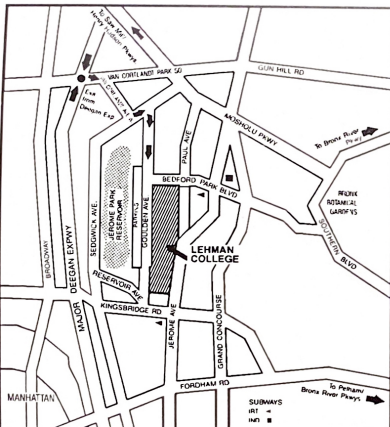

February 2 - March 16, 1993

Gallery Hours:
Tuesday - Saturday 10 - 4 pm

For further information
please call (718) 960-8732

Opening Reception:
Thursday, February 18th
5 - 7 p.m.

Support for exhibitions and education programs at the Lehman College Art Gallery is provided by The Department of Cultural Affairs in cooperation with the Bronx Borough President's Office, Merck Company Foundation, The Bronx Council on the Arts, The Herbert and Edith Lehman Foundation, the Robert Lehman Foundation, The National Endowment for the Arts, the Greentree Foundation, The Bronx Alumni Arts Society and the Friends of the Lehman College Art Gallery.

LEHMAN COLLEGE ART GALLERY

250 Bedford Park Blvd. West
Bronx, New York 10468-1589

Directions

Subways

Take the IRT No. 4 Lexington Ave. or the IND "D" line to the Bedford Pk. Blvd. station. Walk west to the campus.

Car

Take the Major Deegan Expressway (1-87) to the Van Cortlandt Park South exit or the Saw Mill/Henry Hudson Pkwy. to the Mosholu Pkwy. exit. Refer to map of area to Lehman College.